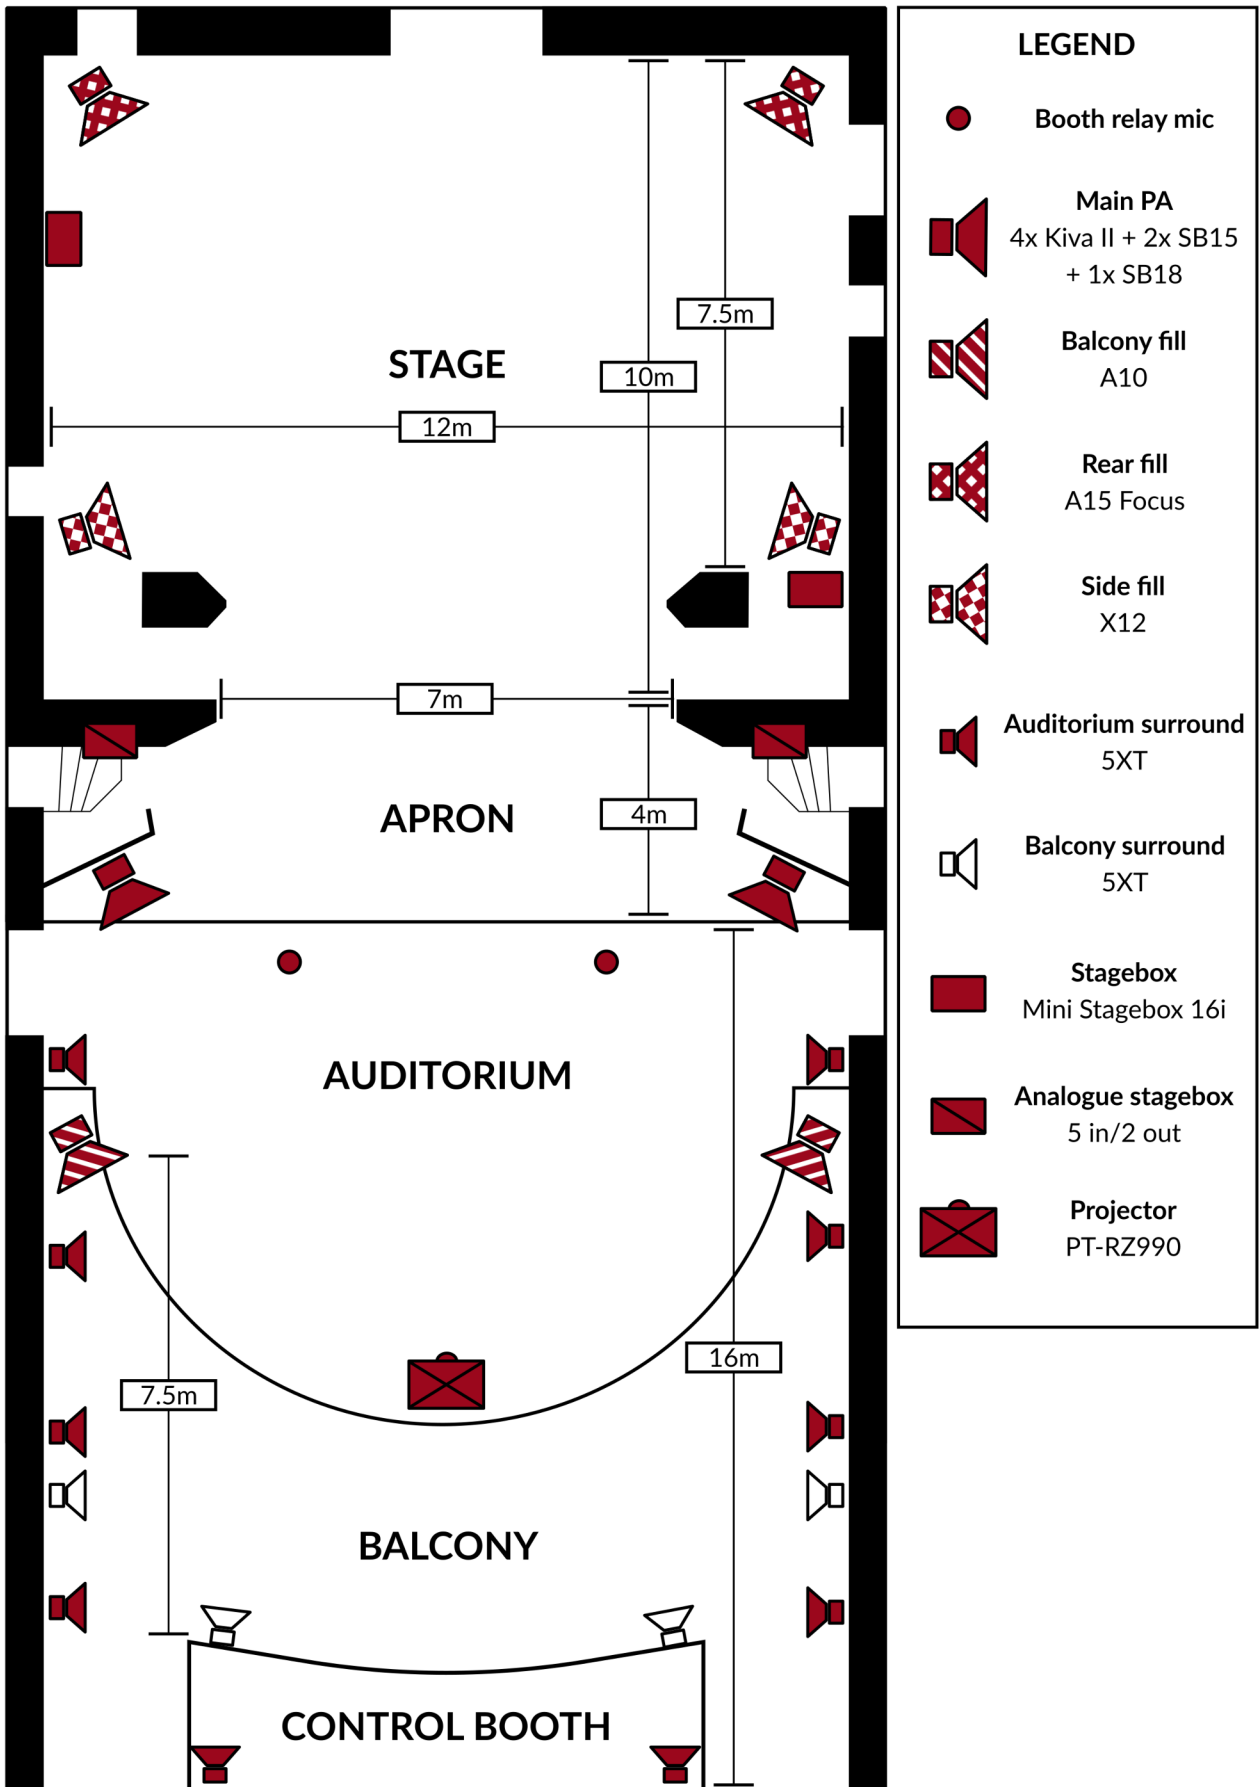

AUDIO AND VIDEO EQUIPMENT LIST

CITY DRAMA THEATRE

Garvella

2024/2025 season

Table of contents

Main stage	3
PA system	3
Control booth	3
Wireless microphones	4
Video equipment	4
Stage plot	5
Small stage	6
PA system	6
Control booth	6
Wireless microphones	6
Video equipment	6
Stage plot	7
Atrium	8
PA system	8
Control booth	8
Wireless microphones	8
Stage plot	8
Other equipment	9
Mixing consoles	9
Microphones	9
DI boxes	10
Speakers	10
Stands	10
Video equipment	10

MAIN STAGE EQUIPMENT LIST

PA SYSTEM		
MAIN PA		
L-Acoustics	Kiva II	8 (4 per side)
	SB15	4 (2 per side)
	SB18	2 (1 per side)
BALCONY FILL		
L-Acoustics	A10 Wide	2 (1 per side)
REAR FILL		
L-Acoustics	A15 Focus	2 (1 per side)
SIDE FILL		
L-Acoustics	X12	2 (1 per side)
SURROUND		
L-Acoustics	5XT	12
AMPLIFIERS		
L-Acoustics	LA4X	4
	LA2Xi	1

CONTROL BOOTH		
MIXING CONSOLE AND ADDITIONAL EQUIPMENT		
Soundcraft	Vi3000	1
	Mini Stagebox 16i (16 in/8 out)	2
	Dante card	1
MONITORING		
Genelec	1031	2
	7350C	1
MEDIA PLAYERS		
Apple	Mac Studio M1 Max	1
	QLab 5 (audio & video licences)	1
Tascam	SS-CDR1	2
	MD-350	2
OUTBOARD		
Lexicon	PCM92	1
	MPX1	1
	MX400XL	1

VIDEO EQUIPMENT		
Panasonic	PT-RZ990	1
Blackmagic Design	UltraStudio Monitor 3G	1

STAGE PLOT

LEGEND

-  Booth relay mic
-  Main PA
4x Kiva II + 2x SB15
+ 1x SB18
-  Balcony fill
A10
-  Rear fill
A15 Focus
-  Side fill
X12
-  Auditorium surround
5XT
-  Balcony surround
5XT
-  Stagebox
Mini Stagebox 16i
-  Analogue stagebox
5 in/2 out
-  Projector
PT-RZ990