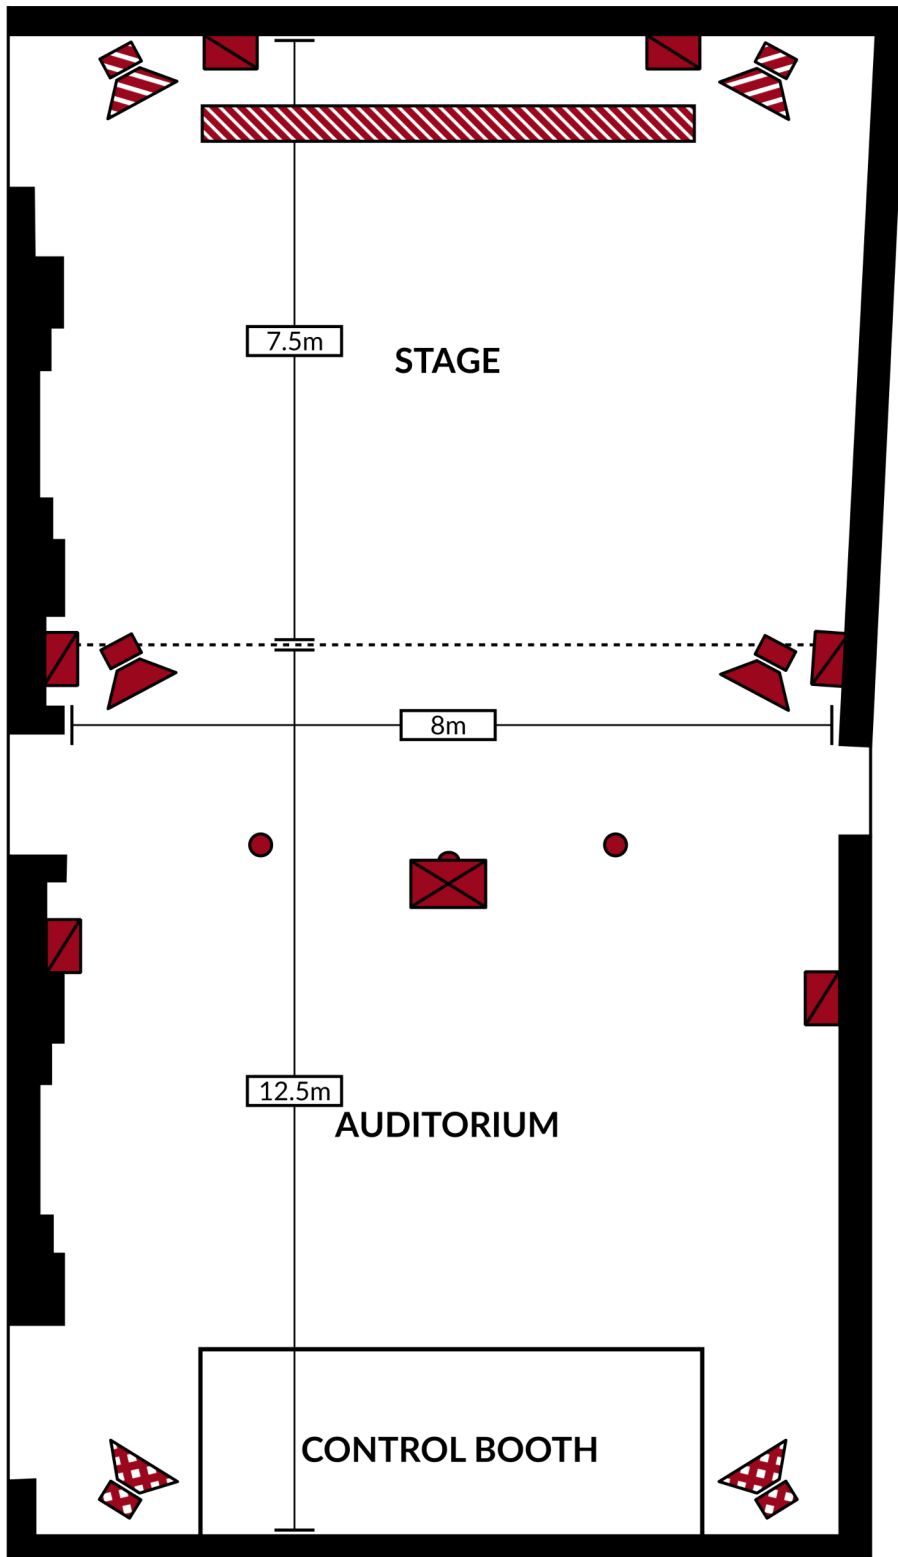

SMALL STAGE EQUIPMENT LIST

PA SYSTEM		
MAIN PA		
L-Acoustics	Kiva	6 (3 per side)
	SB15	2 (1 per side)
REAR FILL		
L-Acoustics	X12	2 (1 per side)
SURROUND		
L-Acoustics	X12	2
AMPLIFIERS		
L-Acoustics	LA4X	1
	LA12X	1

CONTROL BOOTH		
MIXING CONSOLE AND ADDITIONAL EQUIPMENT		
Allen & Heath	Avantis	1
	DX168 Audio Rack (16 in/8 out)	2
	Dante card	1
MONITORING		
Genelec	8330A	2
MEDIA PLAYERS		
Apple	Mac Studio M1 Max	1
	QLab 5 (audio & video licences)	1

WIRELESS MICROPHONES		
SHURE	ULXD2D (double receiver)	2
	ULXD1 (bodypack)	2
	• TL42T (headset)	2
	ULXD2 (handheld)	4
	• Beta 58 capsule	4

VIDEO EQUIPMENT		
Panasonic	PT-RZ690	1
	Motorised projection screen 600x450cm	1
Blackmagic Design	UltraStudio 4K Mini	1
Kramer	VS-44DT	1

STAGE PLOT

LEGEND

- Booth relay mic
- Main PA
  3x Kiva + 1x SB15
- Rear fill
  X12
- Surround
  X12
- Analogue stagebox
  6 in/2 out + 4x SDI
  + 2x RJ45
- Projector
  PT-RZ690
- Projection canvas