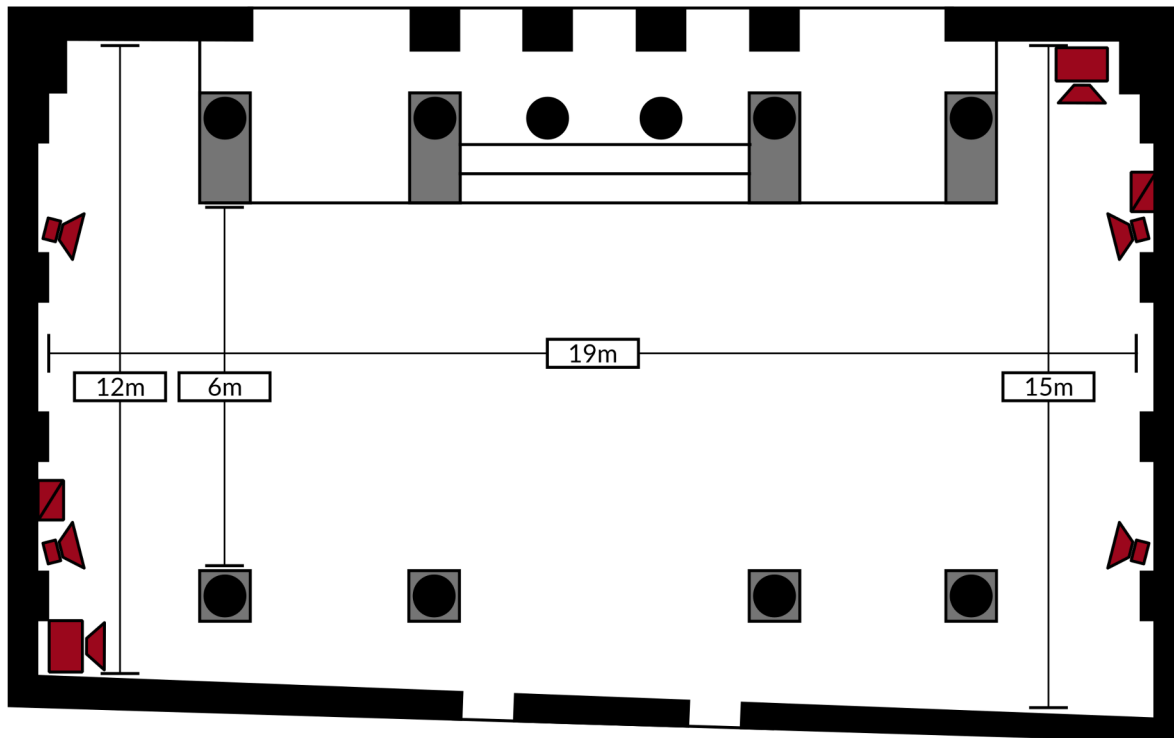

ATRIUM

EQUIPMENT LIST

PA SYSTEM		
MAIN PA		
JBL	CBT 70J-1	4
Genelec	1092A	2
AMPLIFIERS		
Crown	CDi 4|600BL	1

CONTROL BOOTH		
MIXING CONSOLE		
Soundcraft	Ui12	1
MEDIA PLAYERS		
Denon	DN-300Z	1

WIRELESS MICROPHONES		
AKG	SR450/SR470 (<i>receiver</i>)	2
	HT470 (<i>handheld</i>)	2
	• D5 capsule	2

STAGE PLOT

LEGEND	Main PA CBT 70J-1	Subwoofer 1092A	Analogue stagebox 6 in/2 out